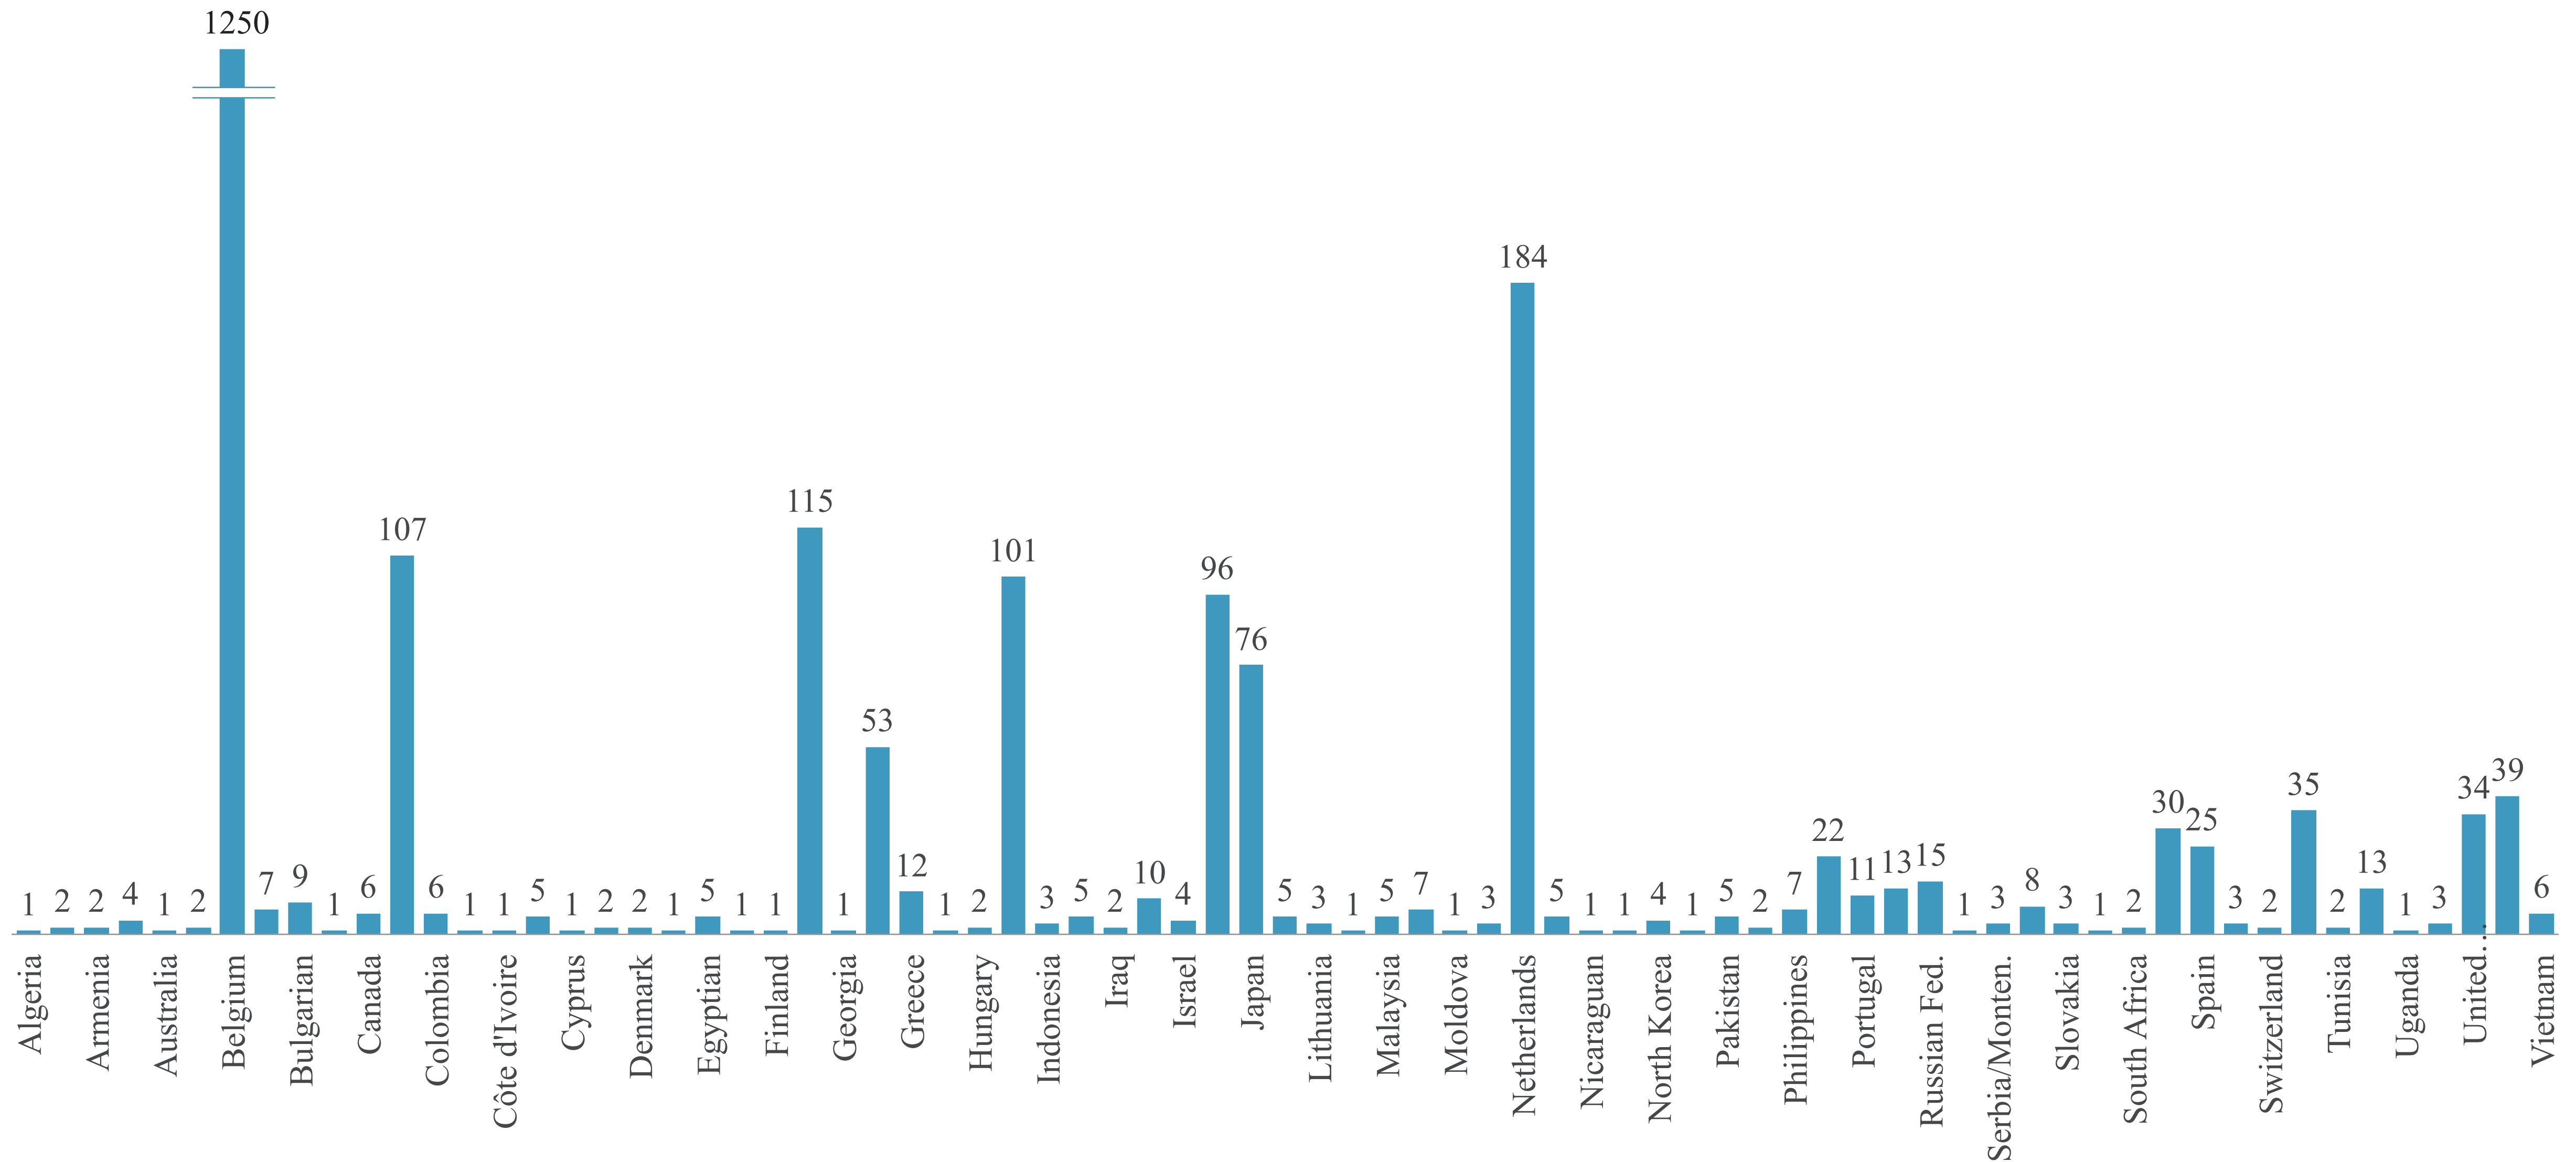

GENK
ENERGYVILLE

USA
SAN FRANCISCO

USA
ORLANDO

BELGIUM - HQ
LEUVEN

THE NETHERLANDS
EINDHOVEN

INDIA
BANGALORE

CHINA
SHANGHAI

JAPAN
OSAKA

JAPAN
TOKYO

TAIWAN
HSINCHU

~3,500 RESEARCHERS

75 DIFFERENT NATIONALITIES

at imec, we shape the future

MOBILE REVOLUTION

95

96