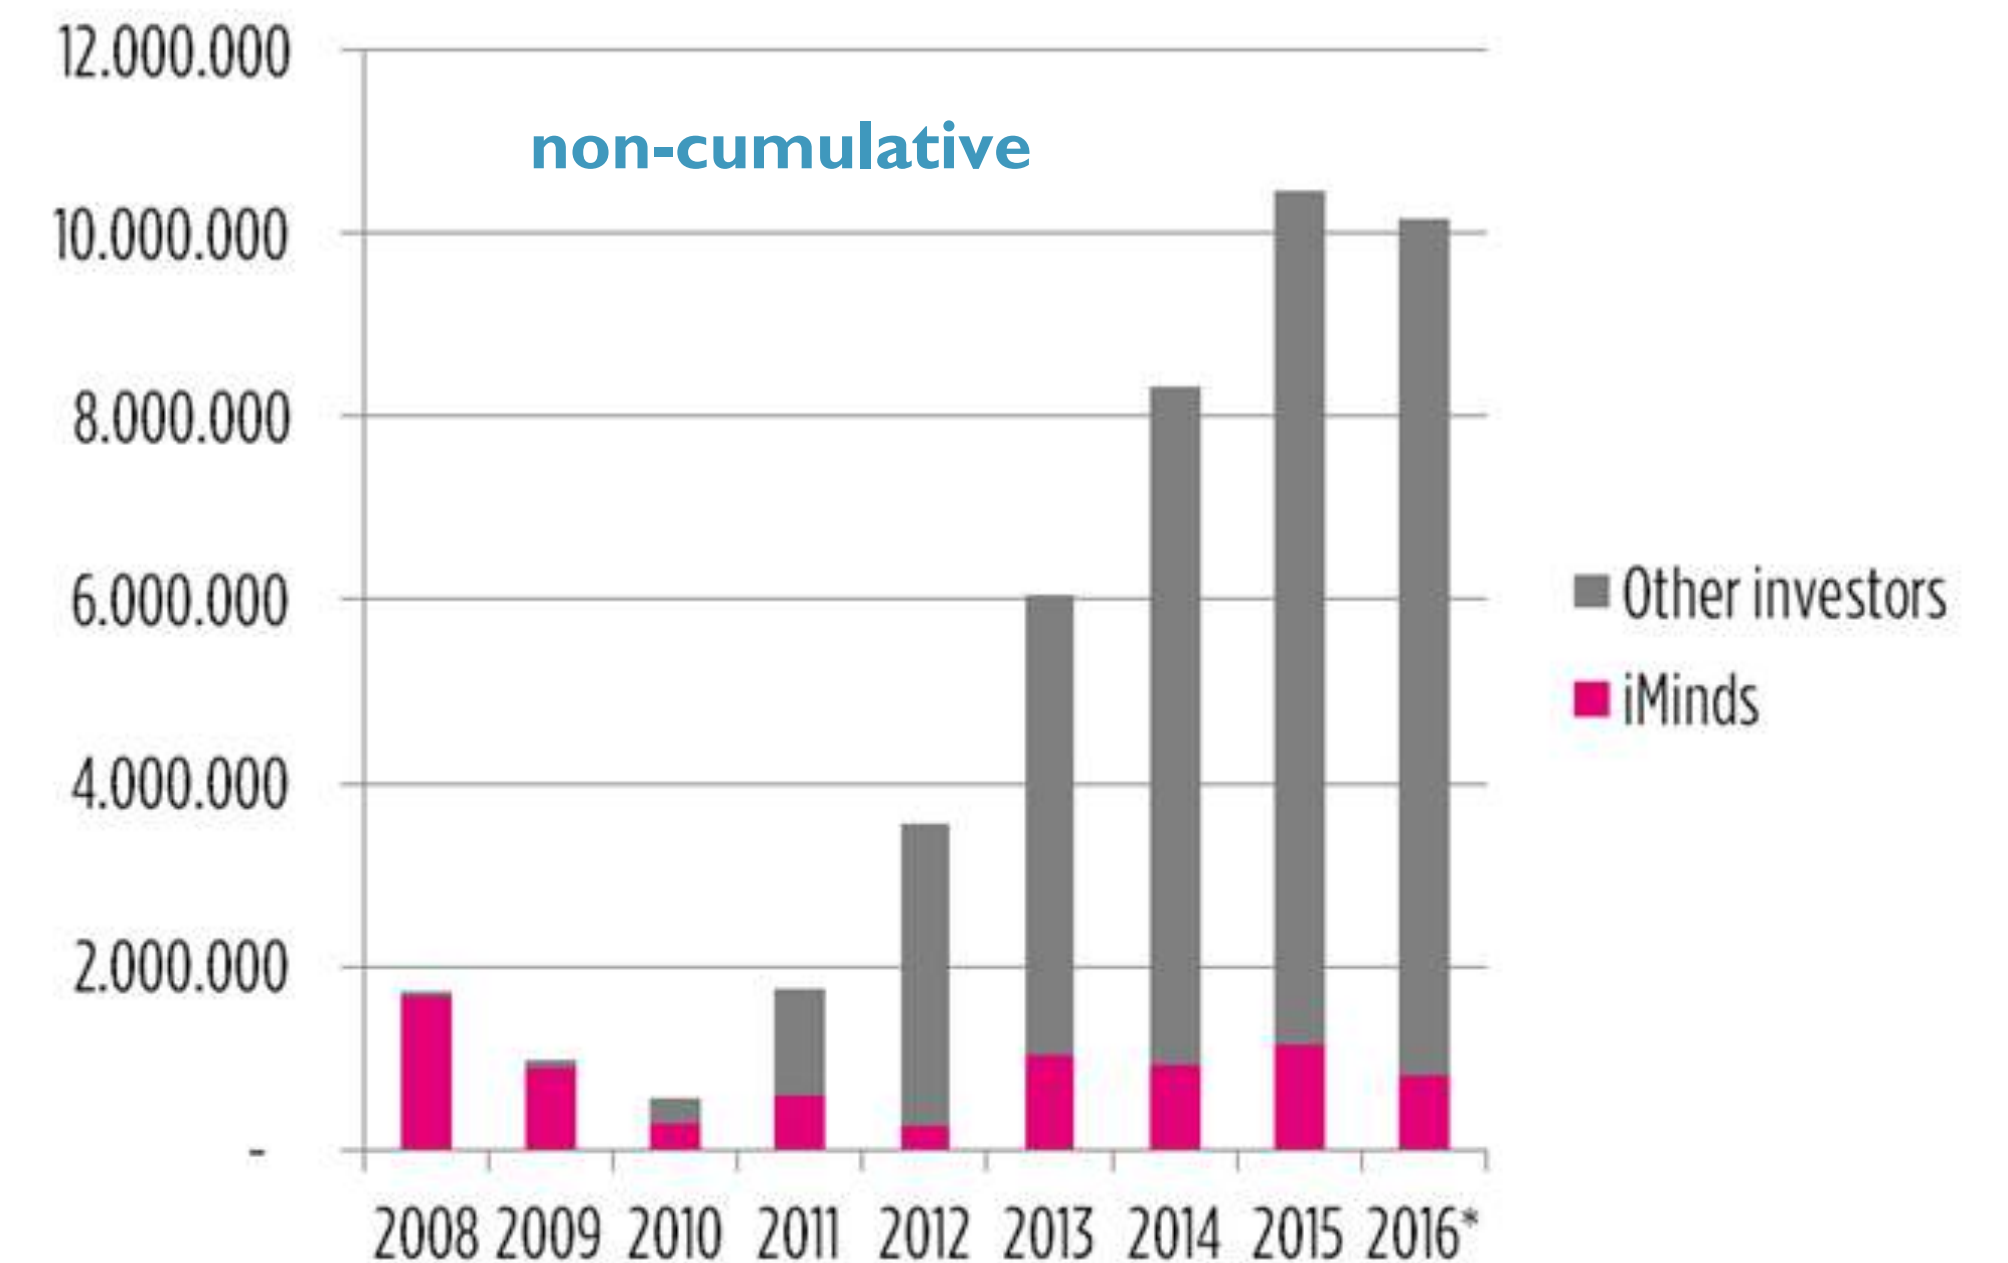

R&D COOPERATION WITH FLEMISH INDUSTRY

IMEC.ISTART
=
BUSINESS INCUBATION PROGRAM
FOR THE CREATION & SUPPORT
FOR TECHNOLOGY-BASED
SMALL & MEDIUM-SIZED ENTERPRISES

imec.istart

- the digital seed incubator for Flanders