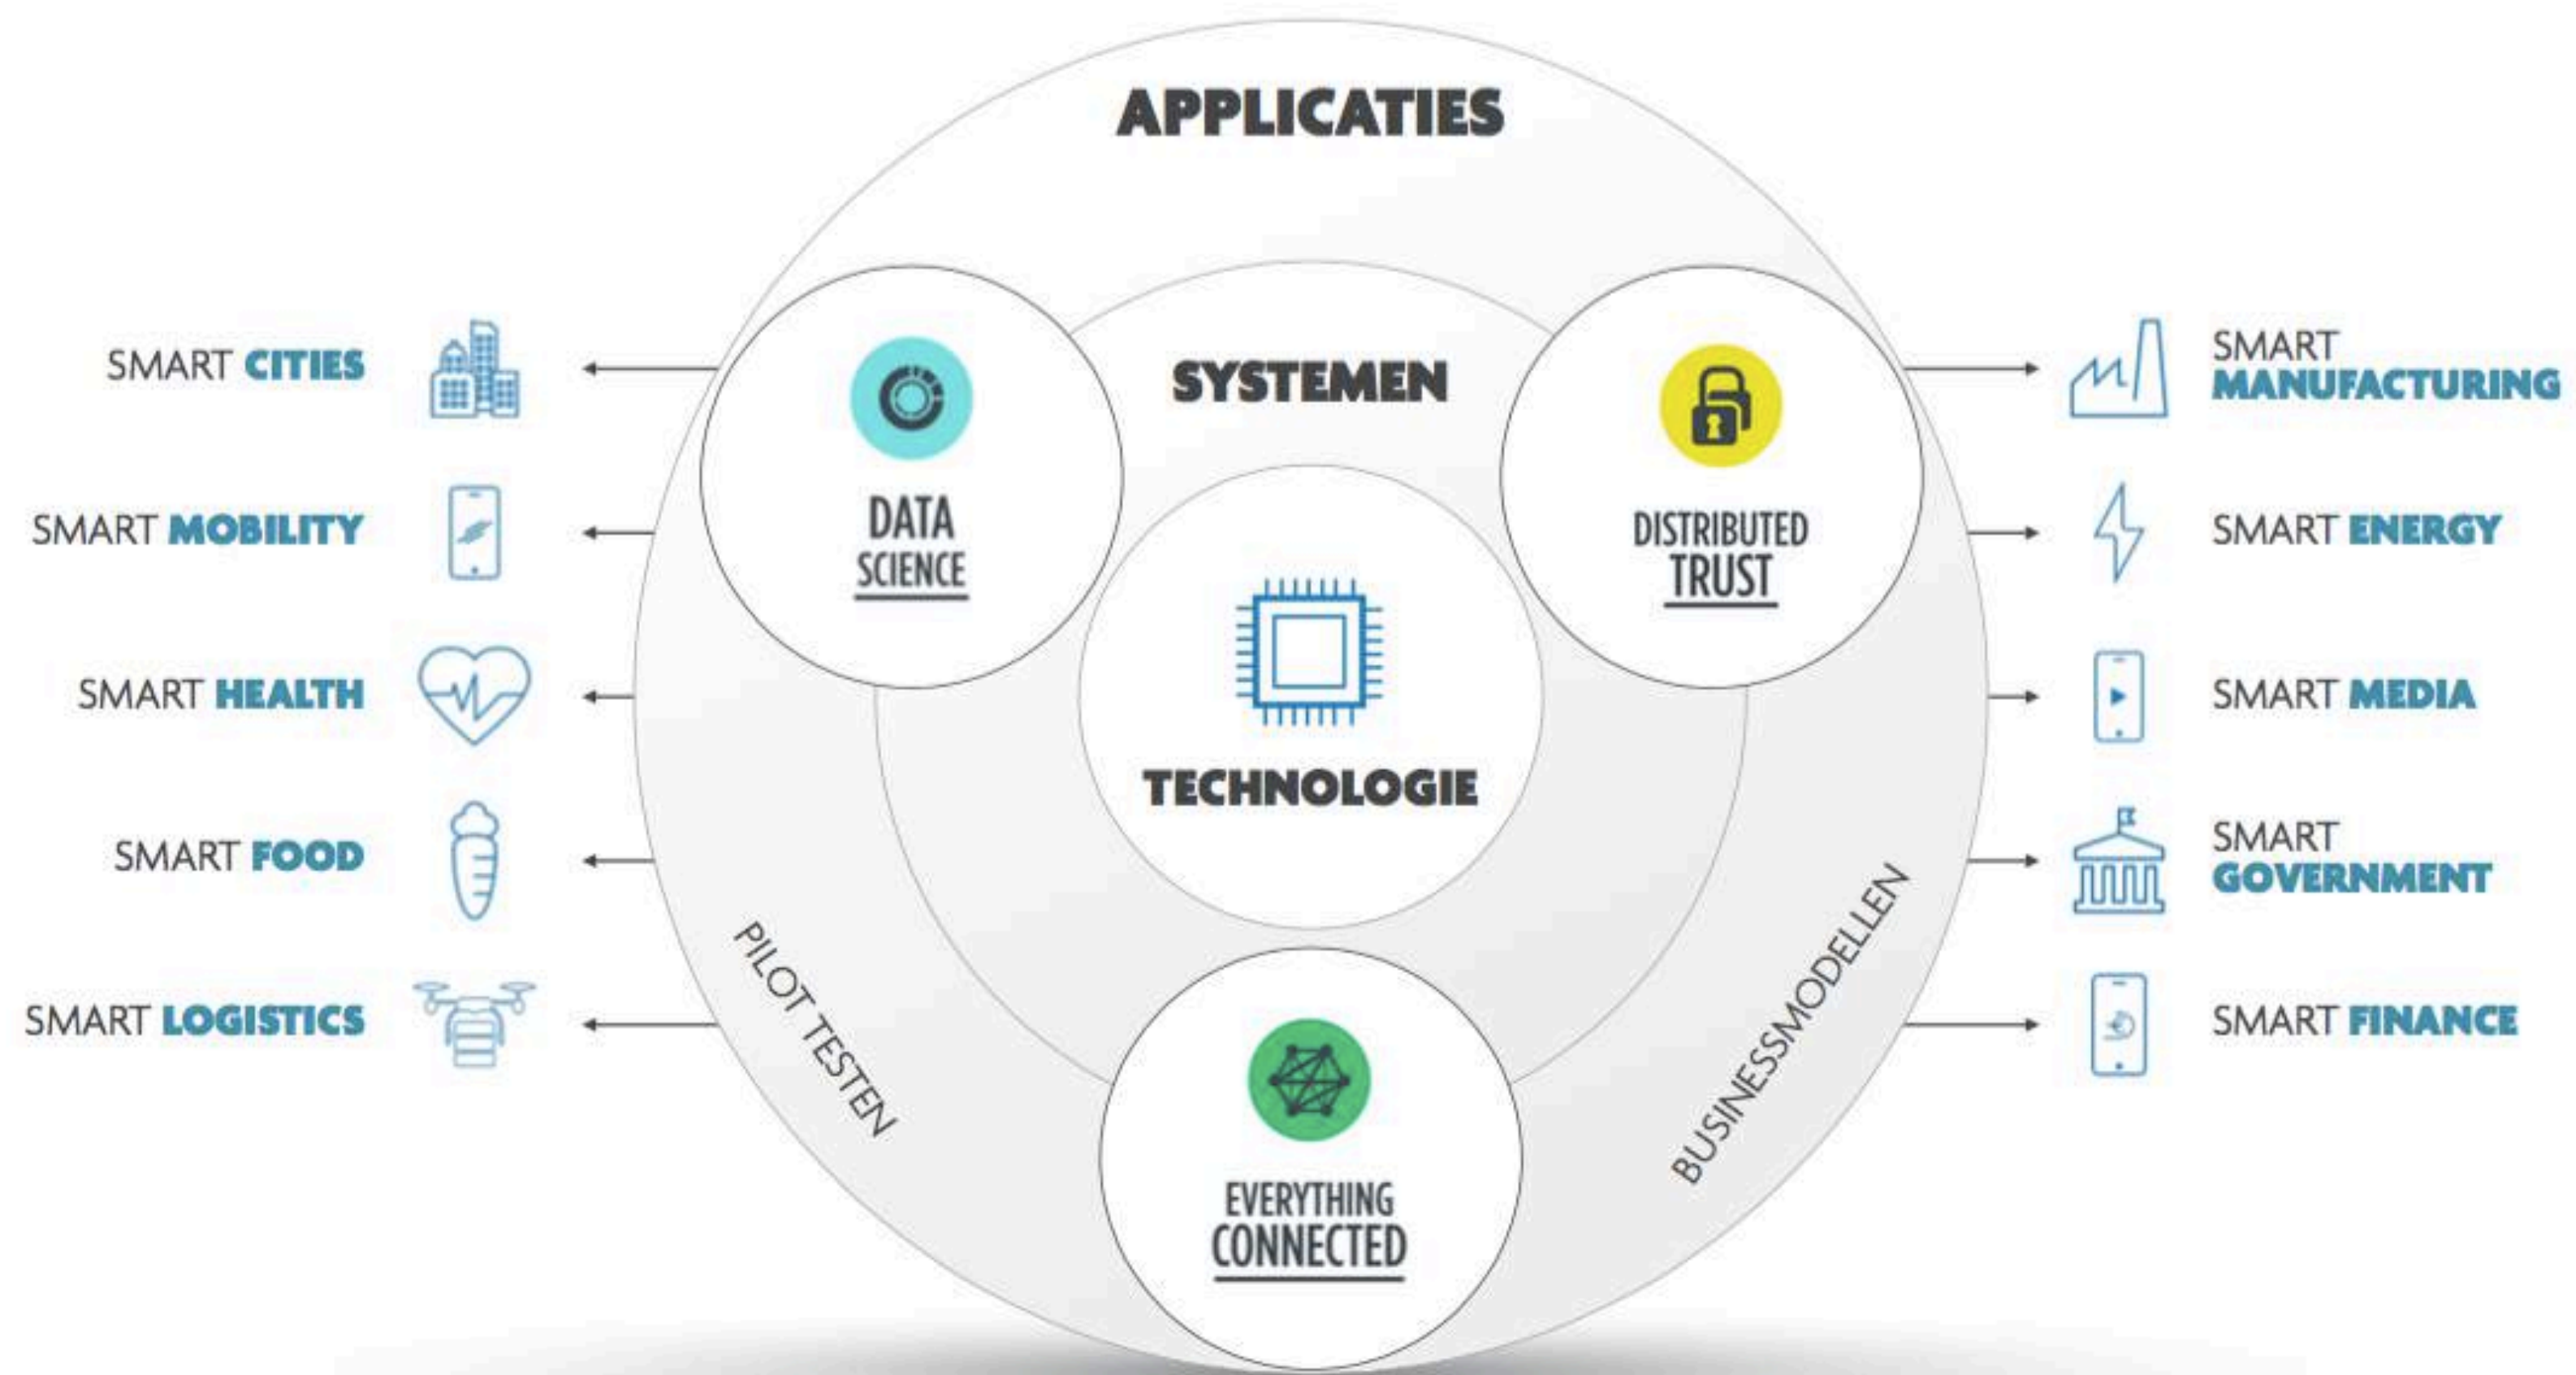

IoT WAVE

2015

EMERGENCY & SECURITY

SMART LIVING

RETAIL & SHOPPING

INTERACTIVE GAMING

ENVIRONMENTAL MONITORING

AUTOMOTIVE

SPORTS

UTILITIES

AGRICULTURE

CONSUMER ELECTRONICS

HEALTHCARE

CONSTRUCTION

IMEC - IMINDS MERGER

IMINDS HAS BEEN INTEGRATED IN IMEC AS FROM OCTOBER
1TH 2016

- Technology – Systems
- Strong international leadership
- Industrial R&D

- Applications – Software
- Mainly Flemish focus
- European funded programs

APPLICATION DOMAINS

wearables & diagnostics
healthcare within everybody's reach

smart mobility
connected driverless cars

smart manufacturing & logistics:
where humans and robots
work together

smart cities:
Europe's largest smart city lab

sustainable energy generation & storage

imec.icon