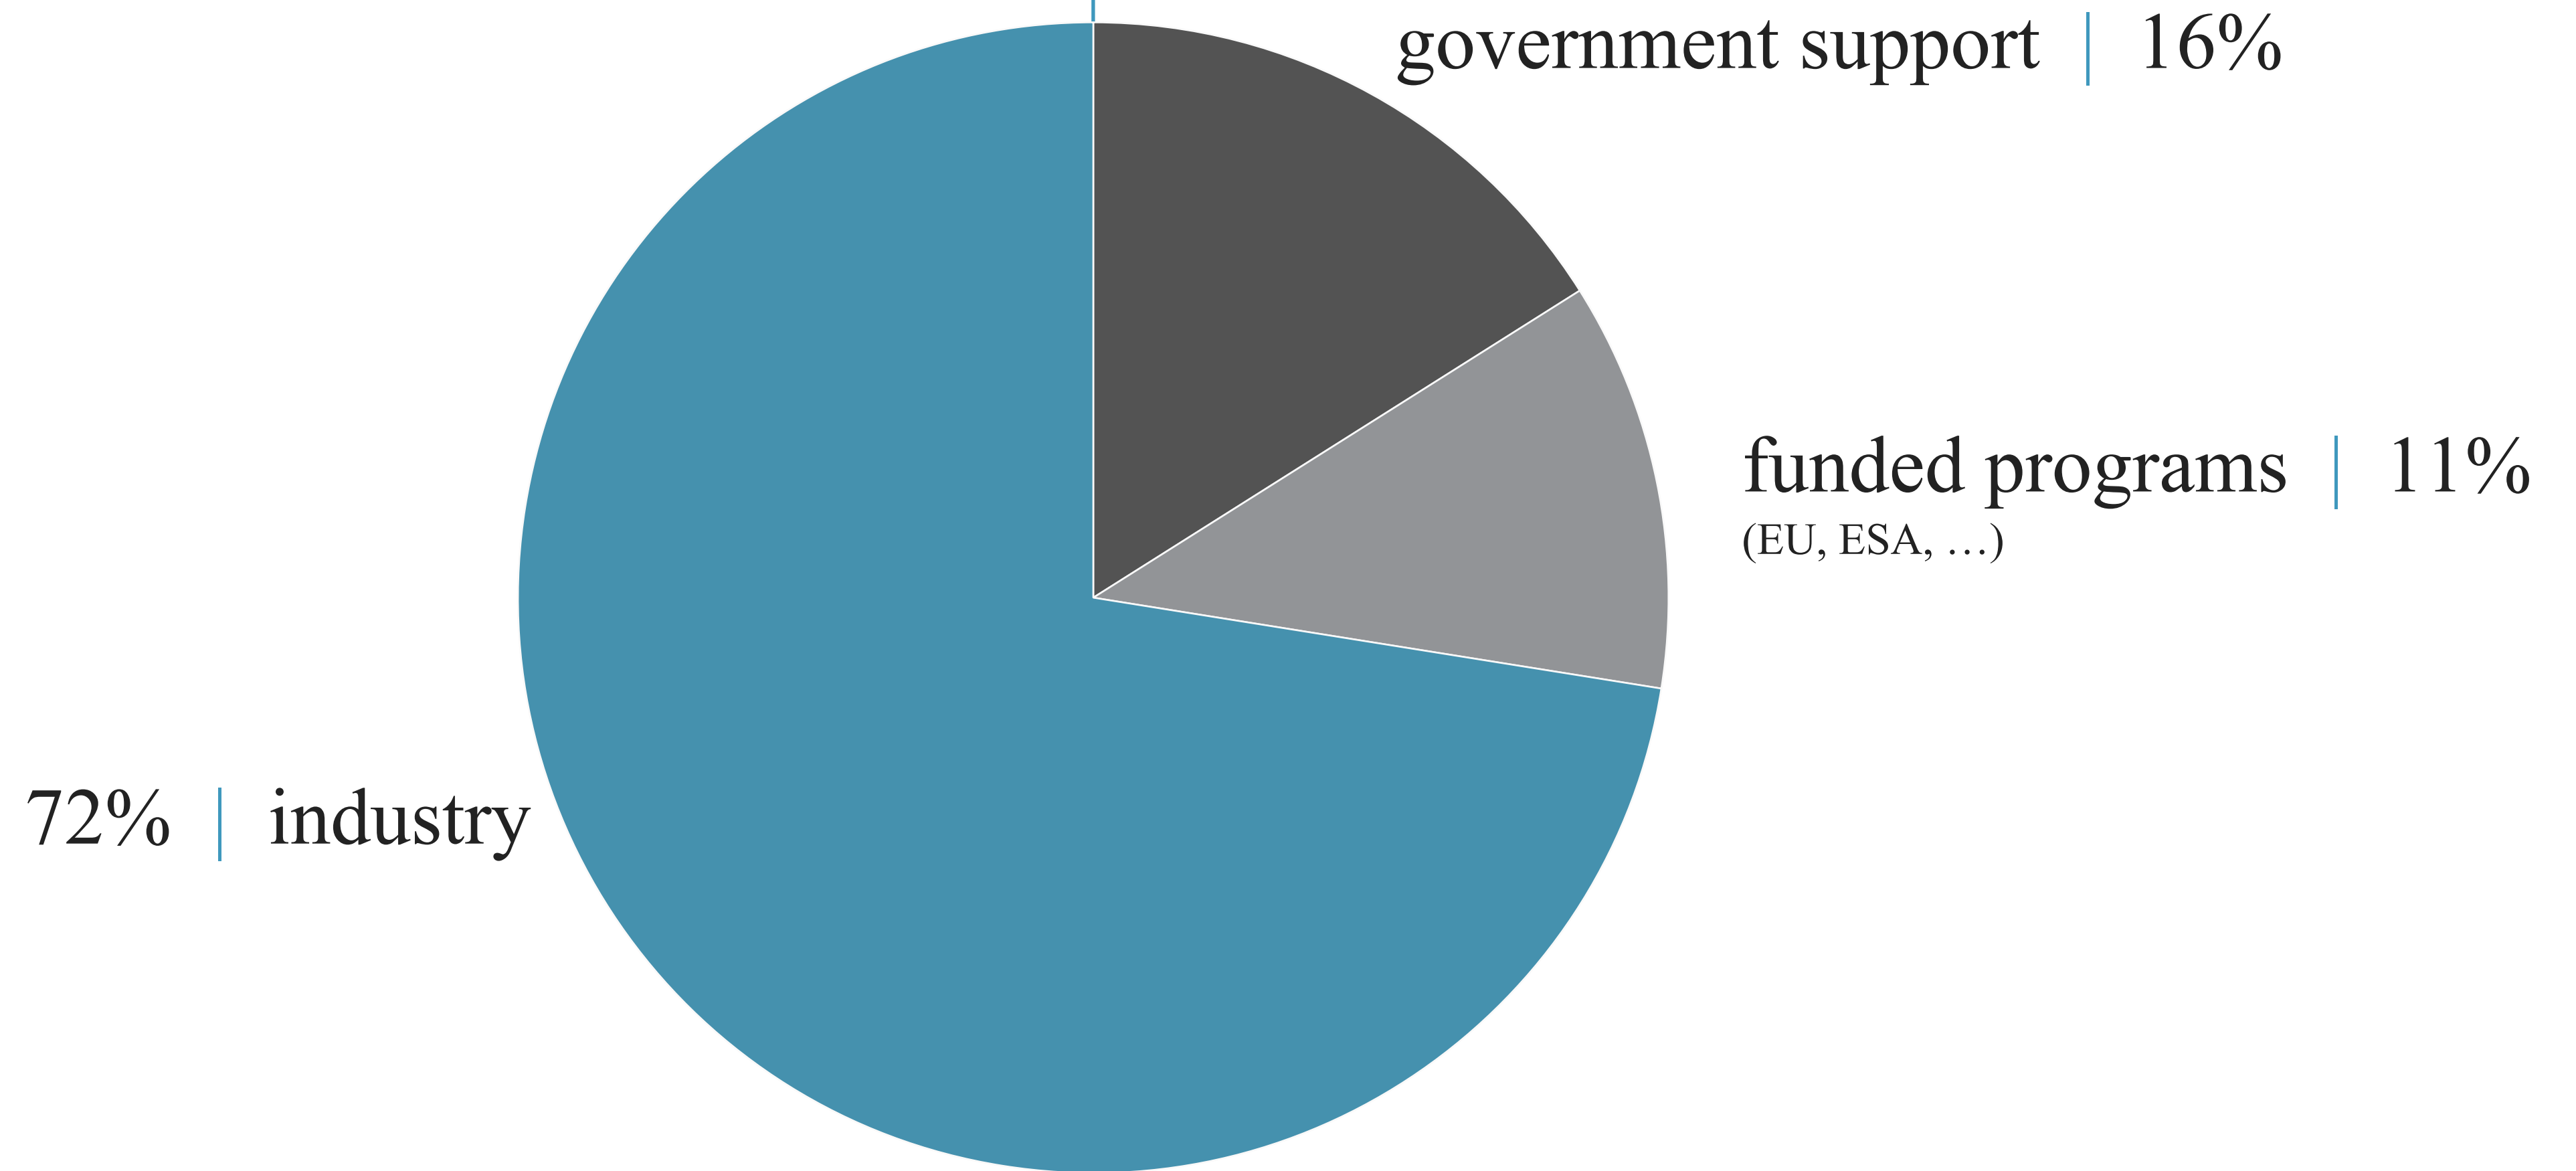

REVENUE

2016: >500M€