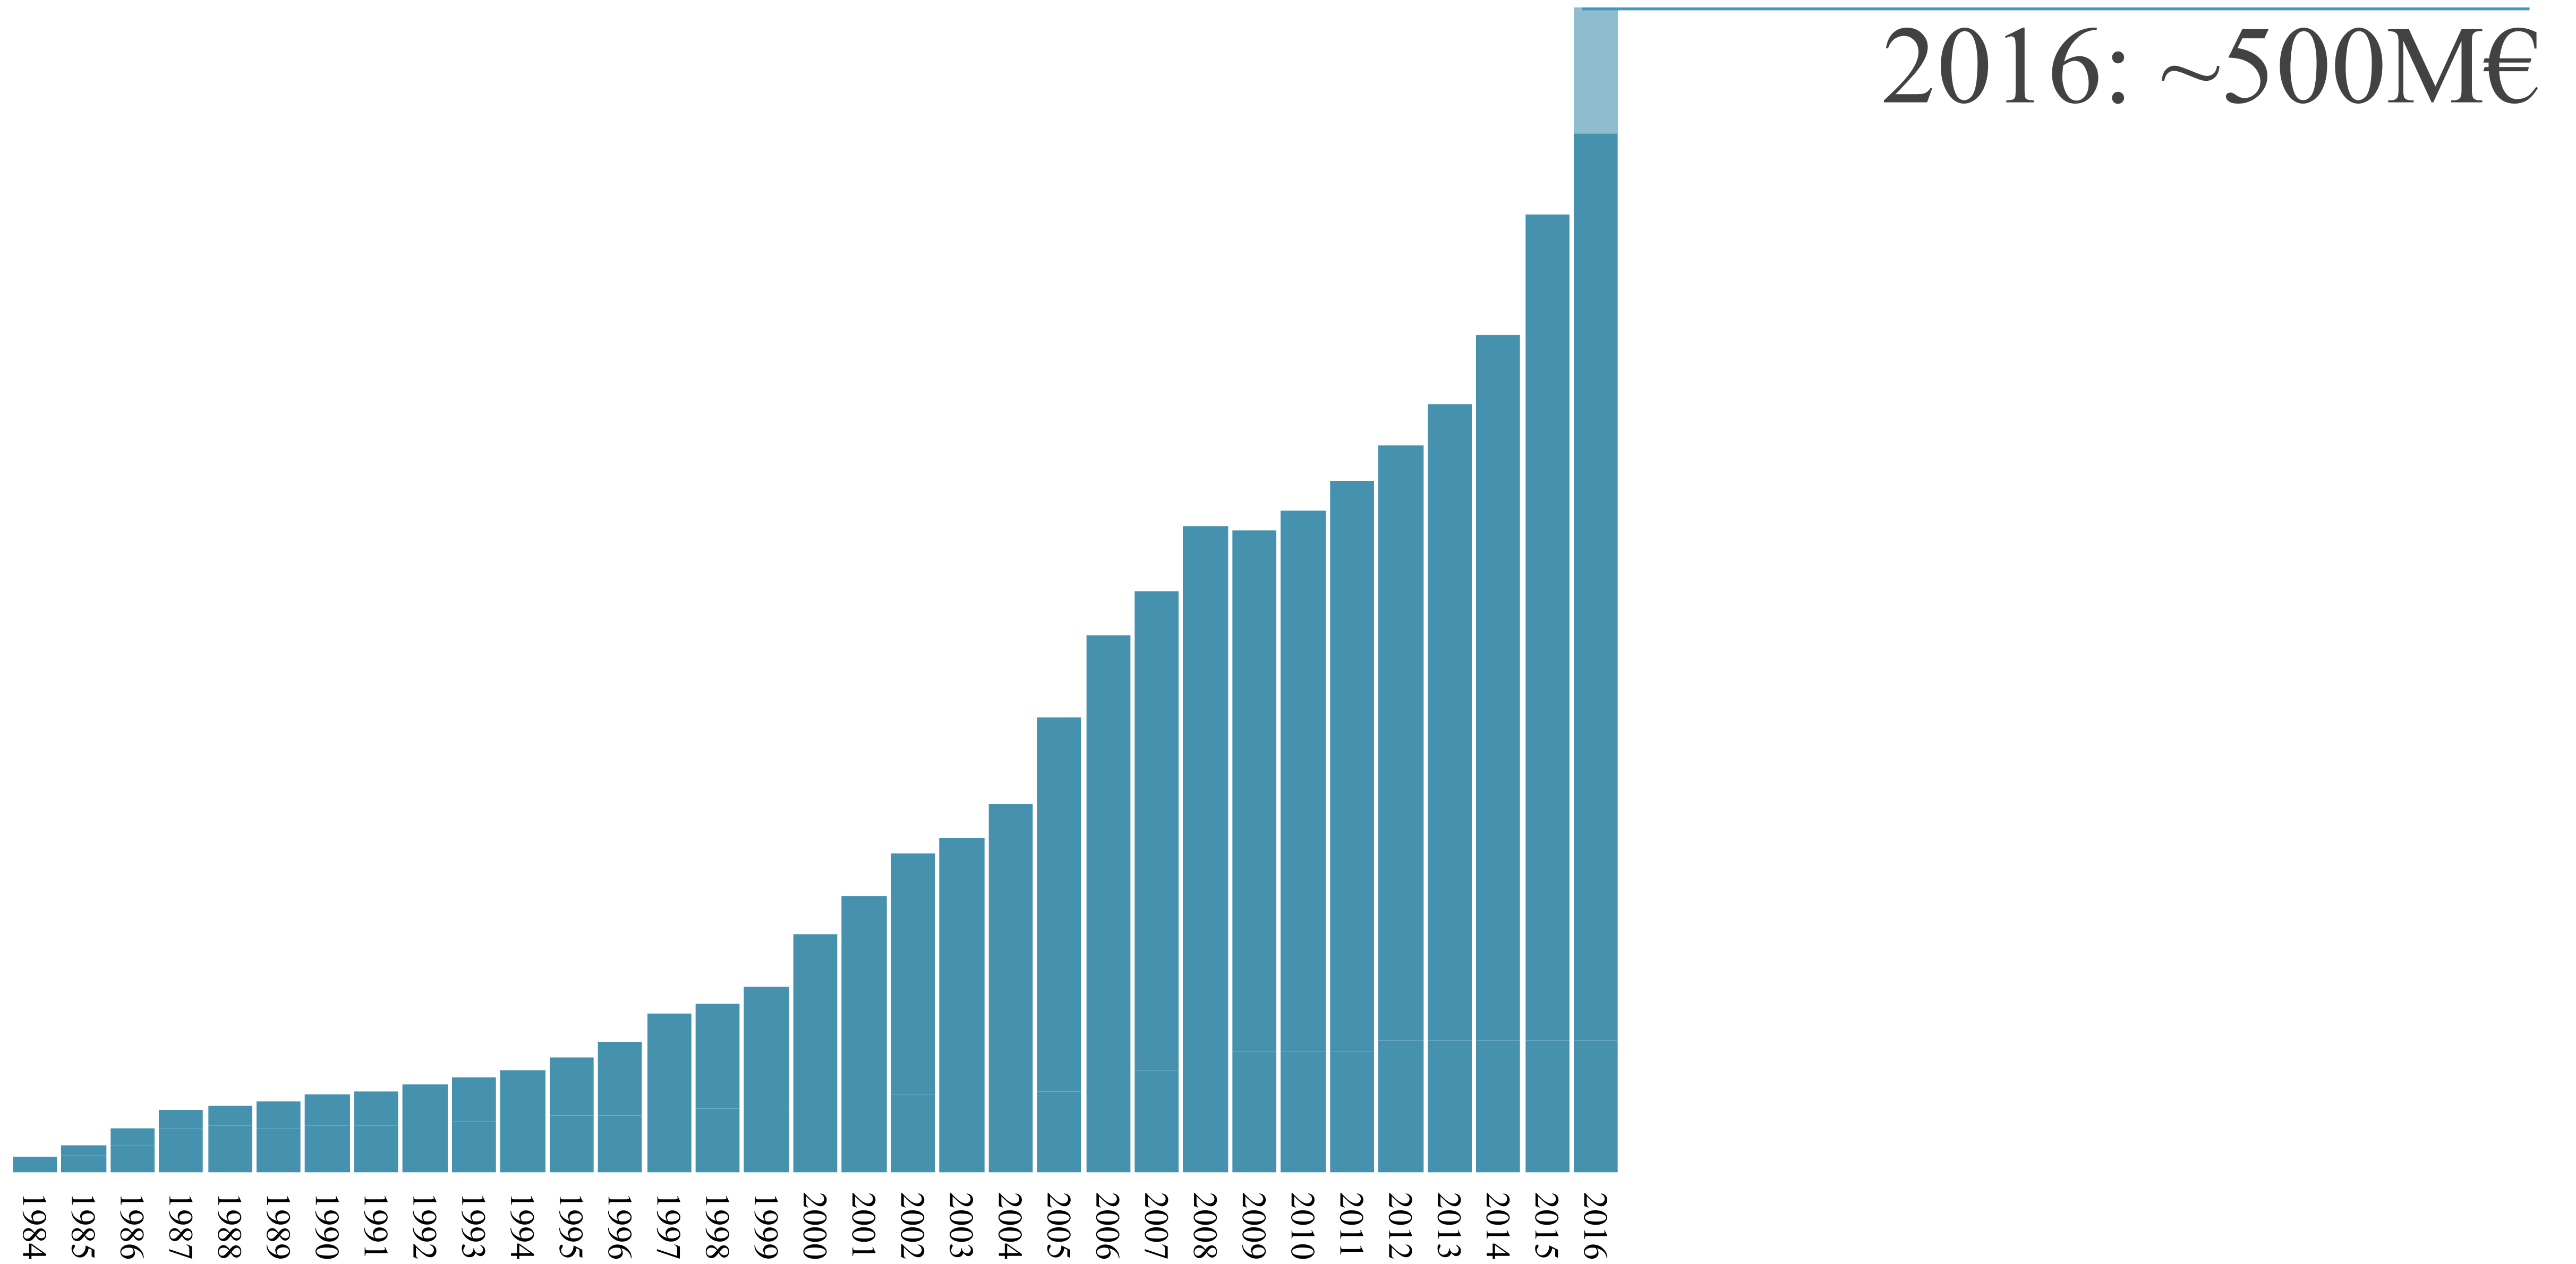

FAB 3
(300MM)
UNDER CONSTRUCTION

FAB 1
(200MM)

THIN
FILM
LINE

SILICON
SOLAR
CELL
LINE

NANO
BIOLABS

LEUVEN HEADQUARTERS

~2B€ investments

REVENUE