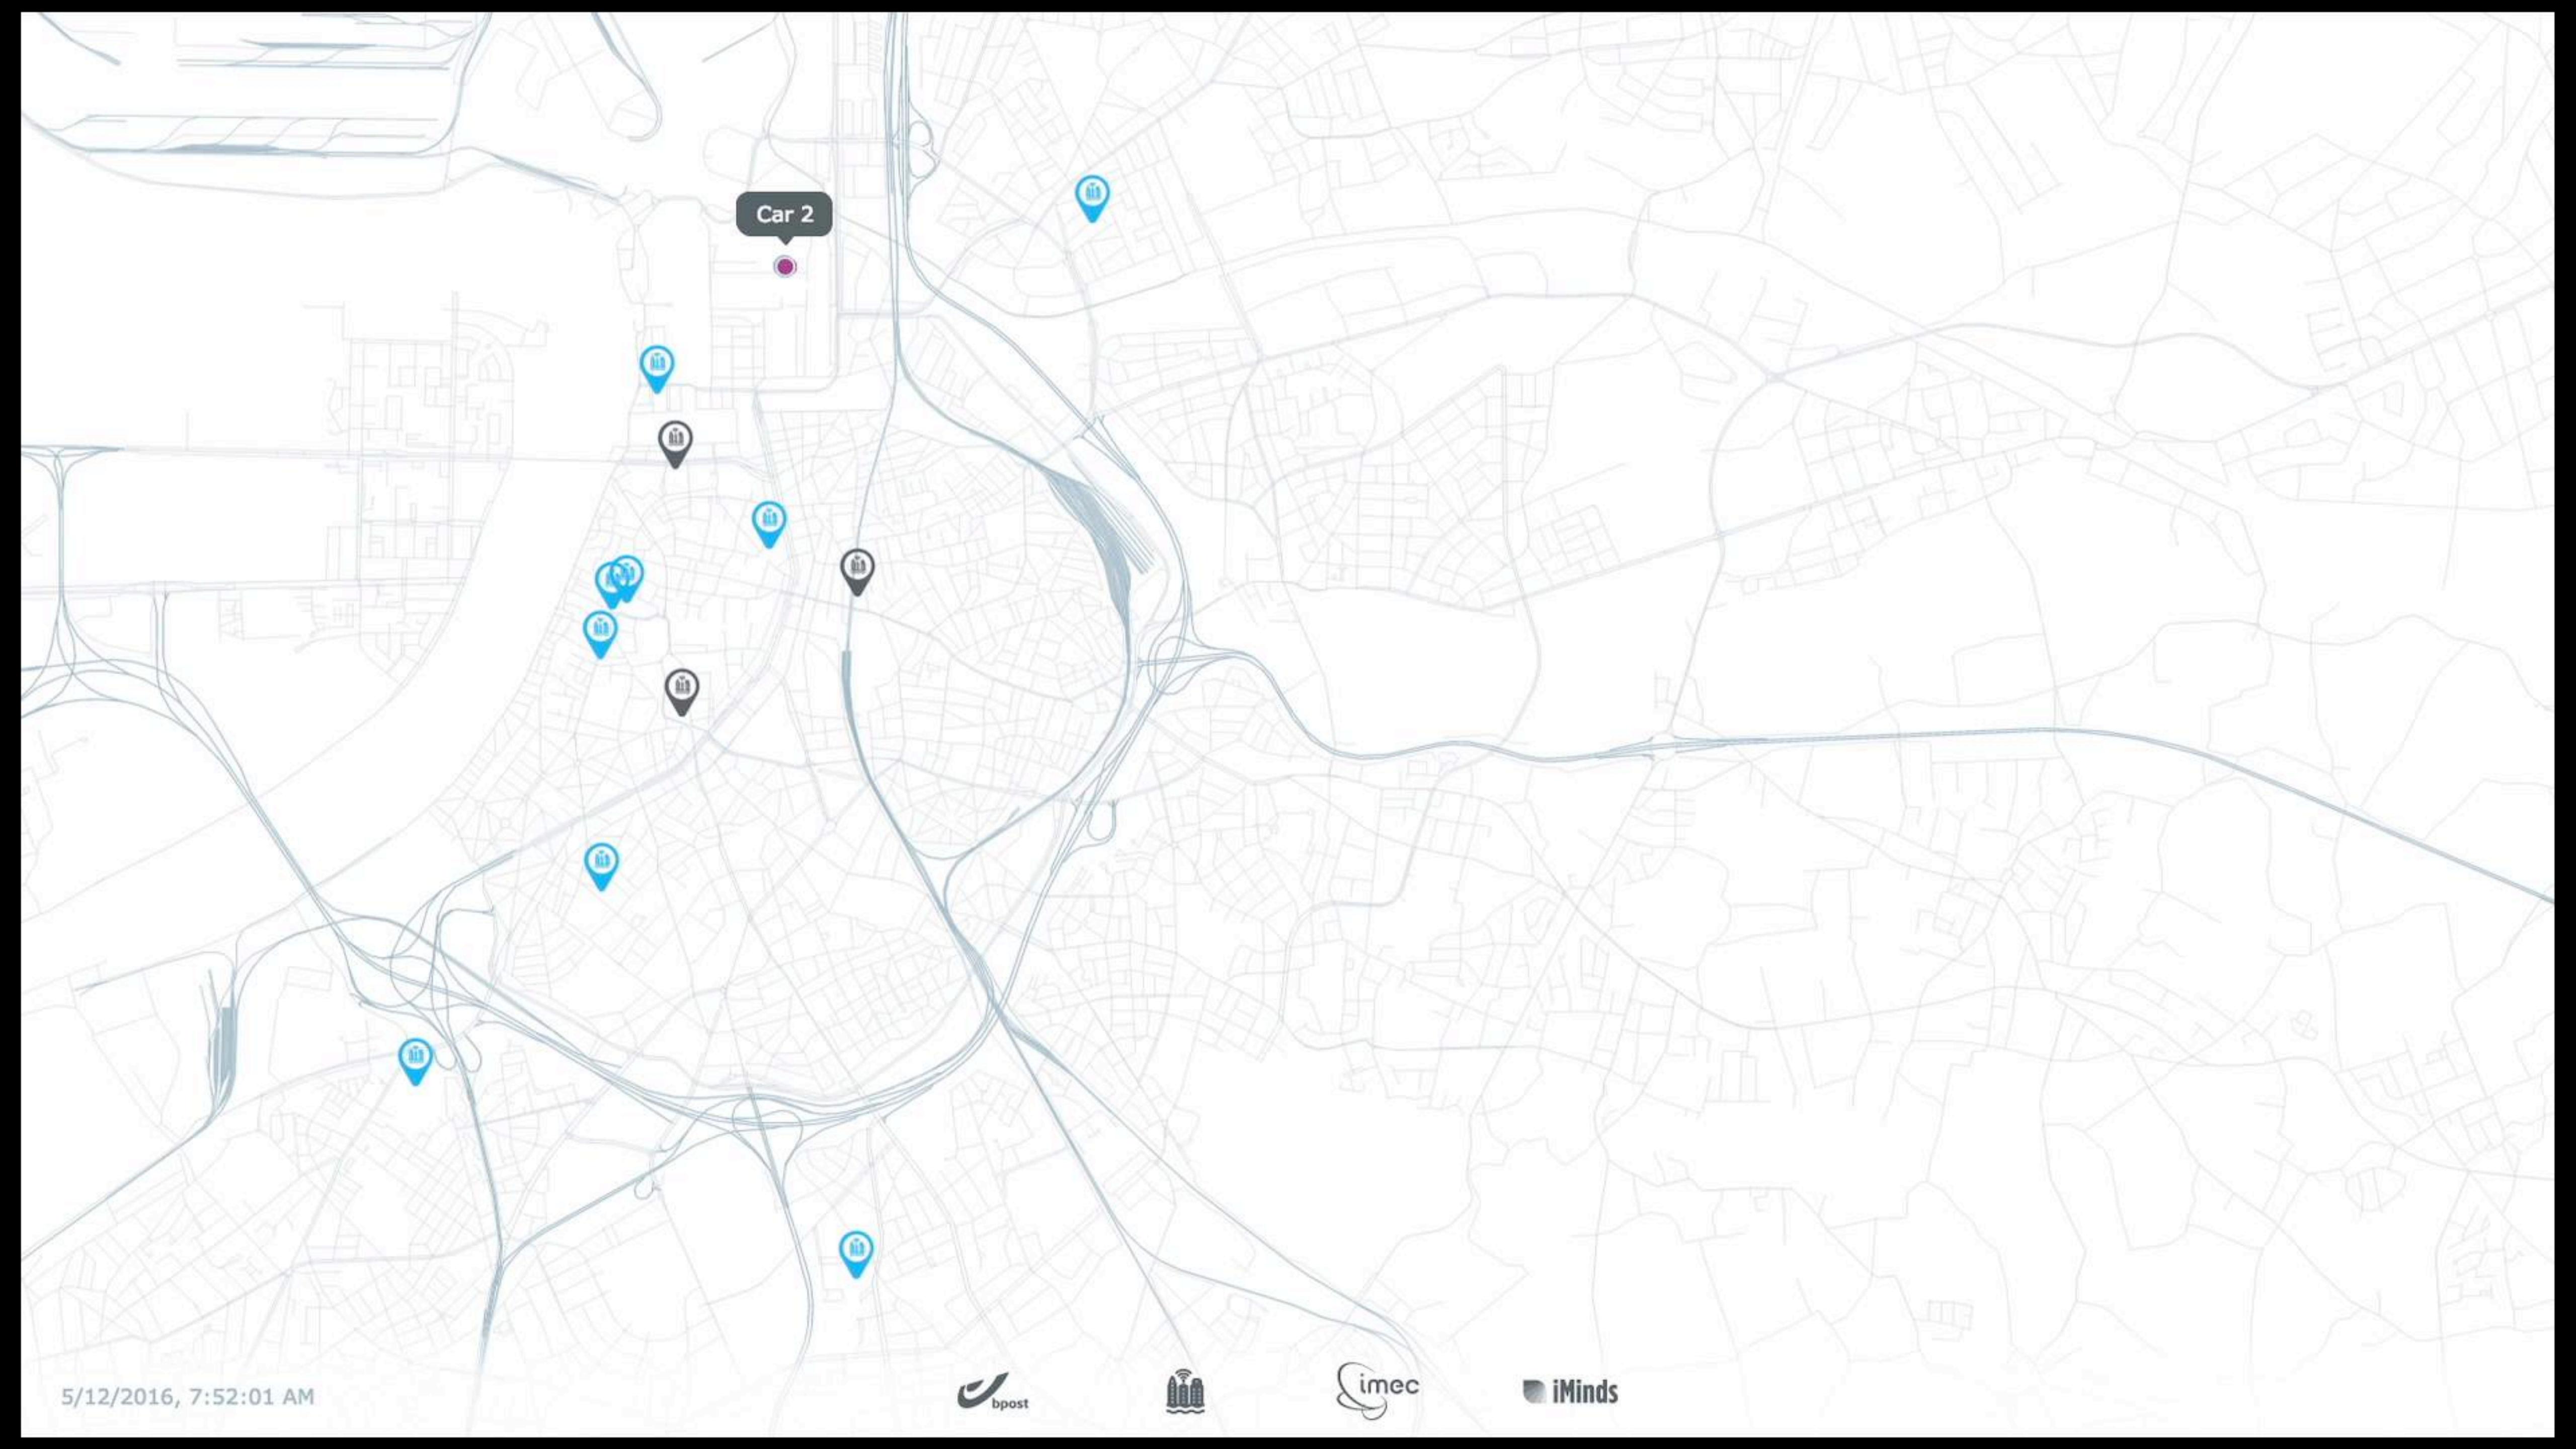

Car 2

5/12/2016, 7:52:01 AM