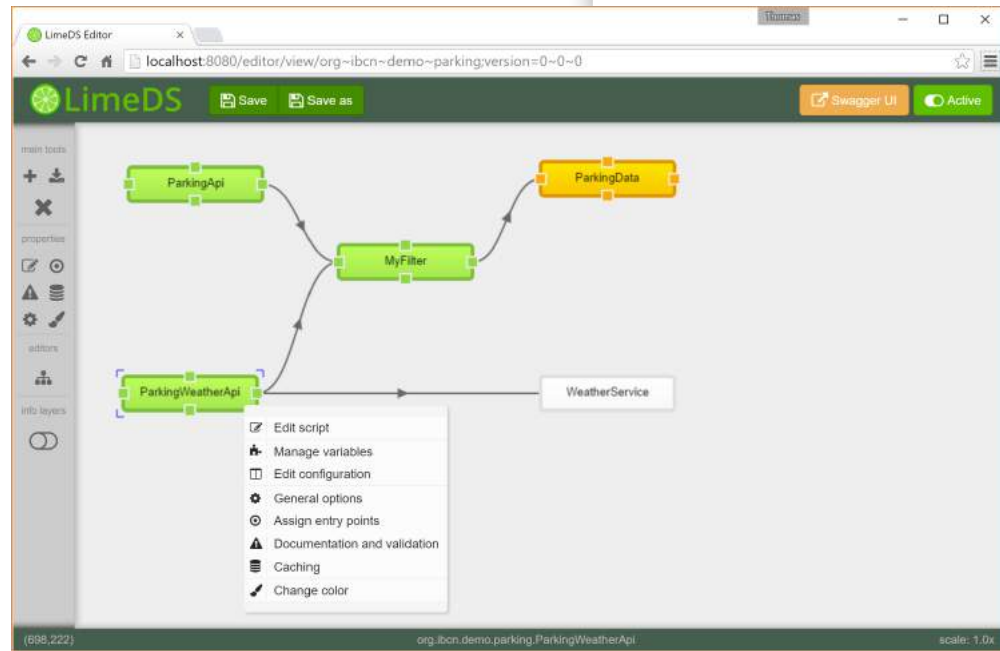

Benchmarked as the no. 4 accelerator worldwide,
amongst over 500 similar programs

**+ 20 M
EUR
revenue**

Average yearly growth of 75%

**+ 115
start-ups**

Flagship project City of Things

- IoT reference living lab and technology lab in Europe
- for international and local stakeholders
- to create, test and validate IoT services, applications and technologies
- in a large scale, real life and real time smart city environment

GATEWAYS

AIR QUALITY MONITORING

Car 2

5/12/2016, 7:52:01 AM

LAYERS

Users, applications & business

Data processing and analytics

Network

Hardware

 Privacy, security

Management interface

EXECUTIVE
BOARD

mtec

embracing a better life