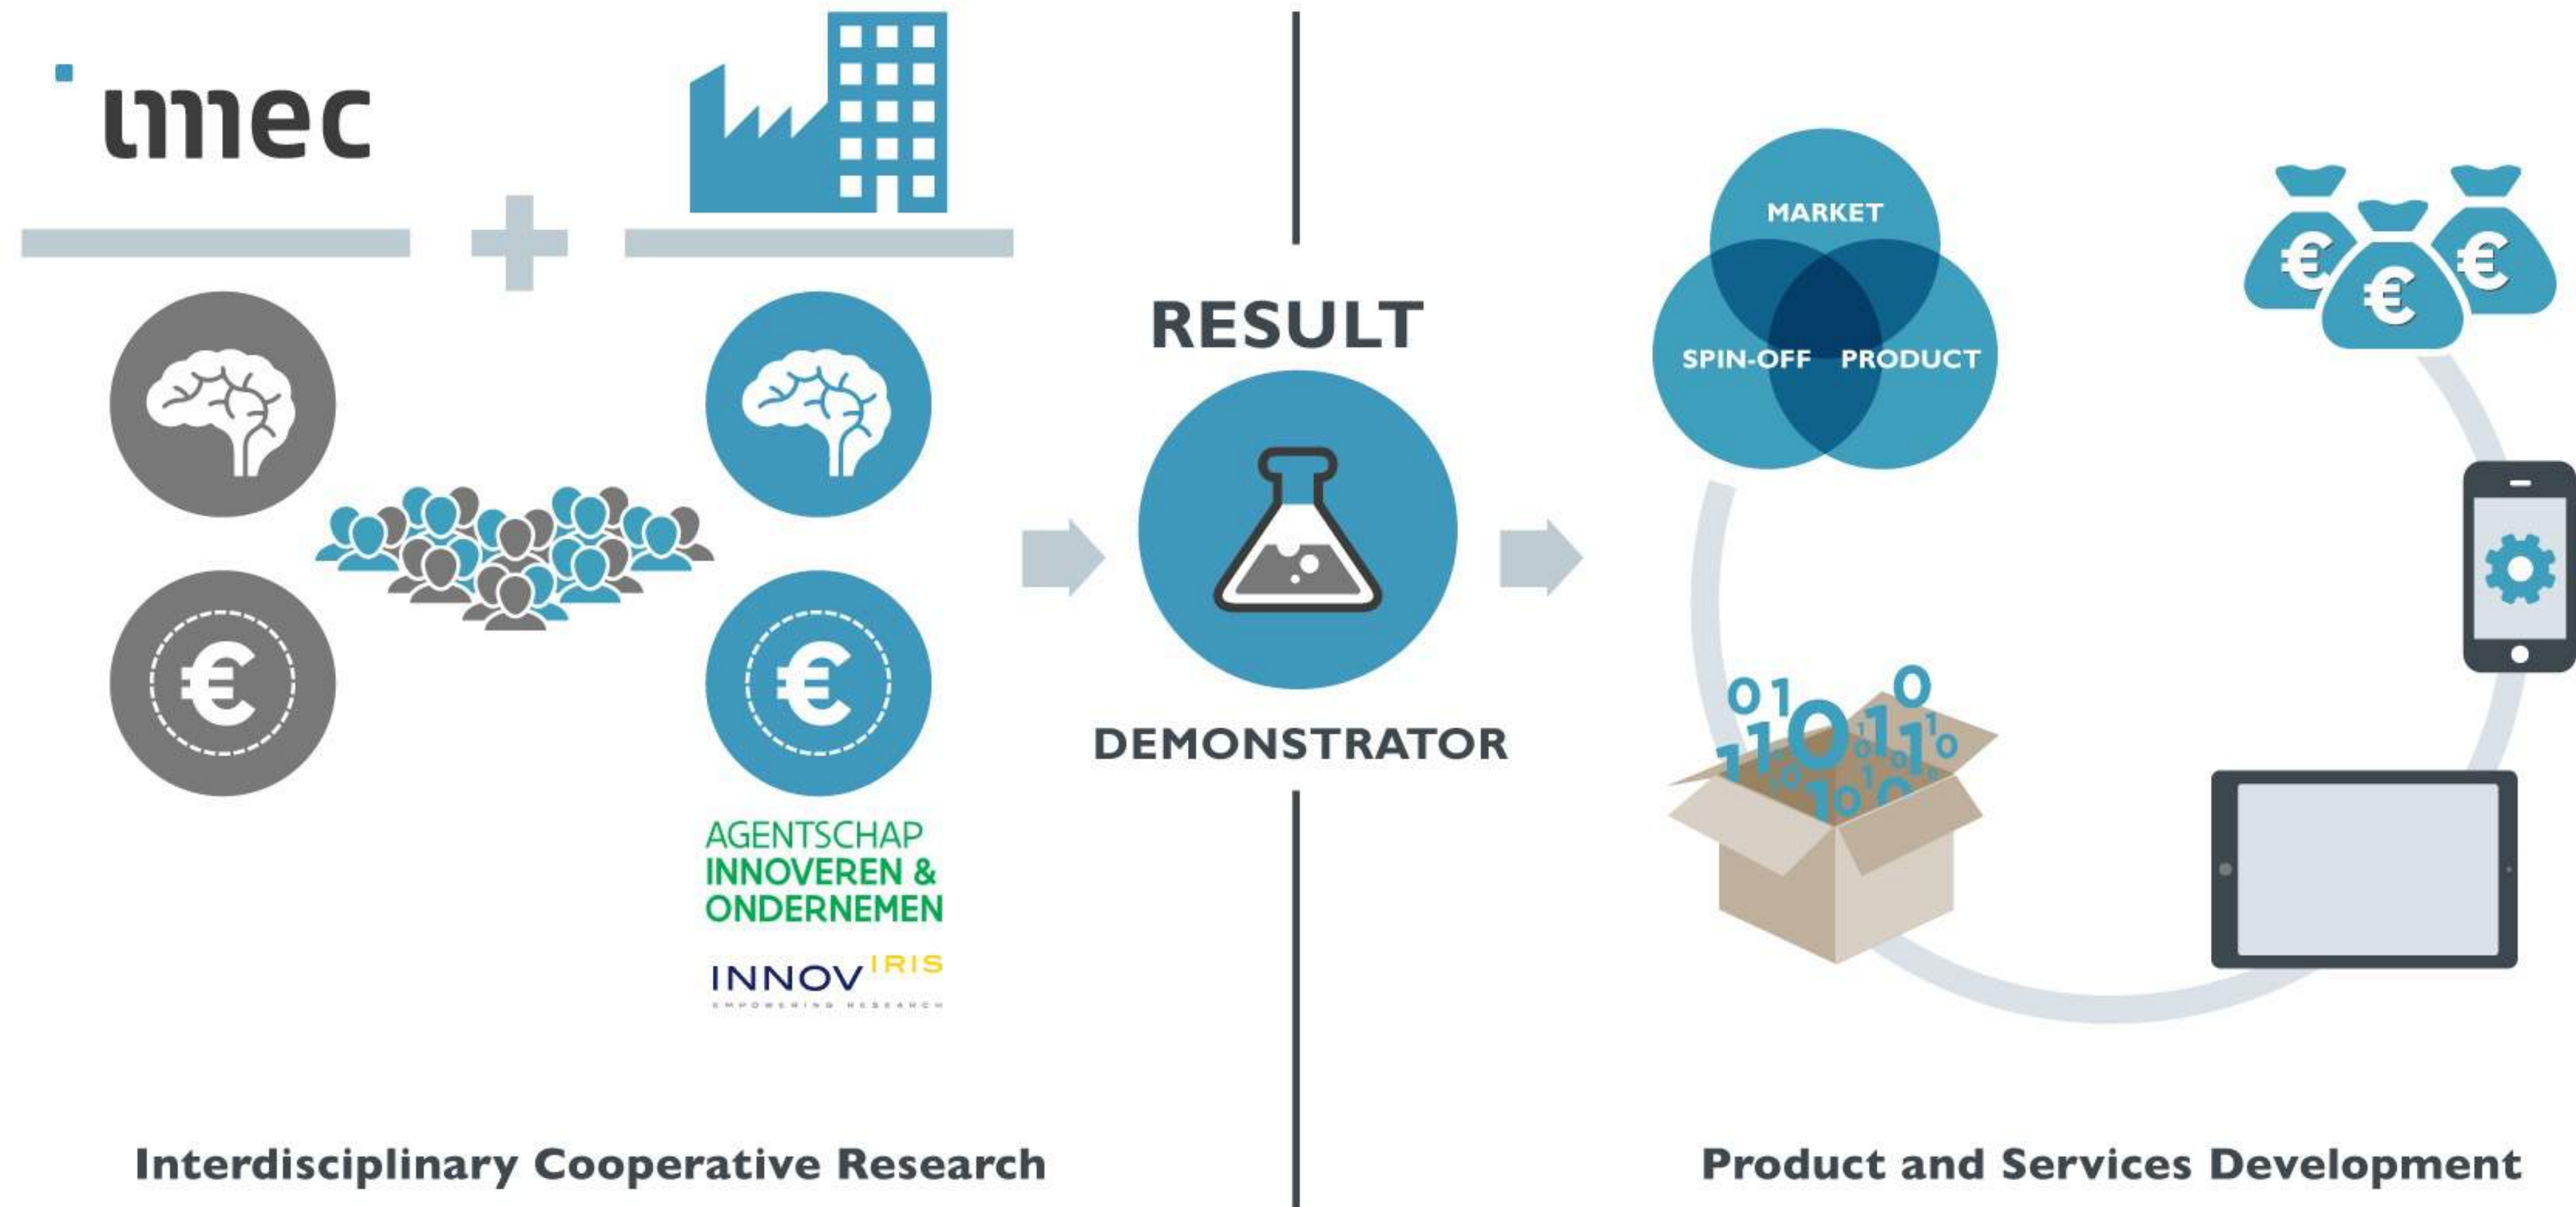

- Technology – Systems
- Strong international leadership
- Industrial R&D

- Applications – Software
- Mainly Flemish focus
- European funded programs

APPLICATION DOMAINS

wearables & diagnostics
healthcare within everybody's reach

smart mobility
connected driverless cars

smart manufacturing & logistics:
where humans and robots
work together

smart cities:
Europe's largest smart city lab

sustainable energy generation & storage

imec.icon

R&D COOPERATION WITH FLEMISH INDUSTRY

IMEC.ISTART
=
BUSINESS INCUBATION PROGRAM
FOR THE CREATION & SUPPORT
FOR TECHNOLOGY-BASED
SMALL & MEDIUM-SIZED ENTERPRISES

imec.istart

- the digital seed incubator for Flanders

Benchmarked as the no. 4 accelerator worldwide,
amongst over 500 similar programs

**+ 20 M
EUR
revenue**

Average yearly growth of 75%

**+ 115
start-ups**

Flagship project City of Things

- IoT reference living lab and technology lab in Europe
- for international and local stakeholders
- to create, test and validate IoT services, applications and technologies
- in a large scale, real life and real time smart city environment