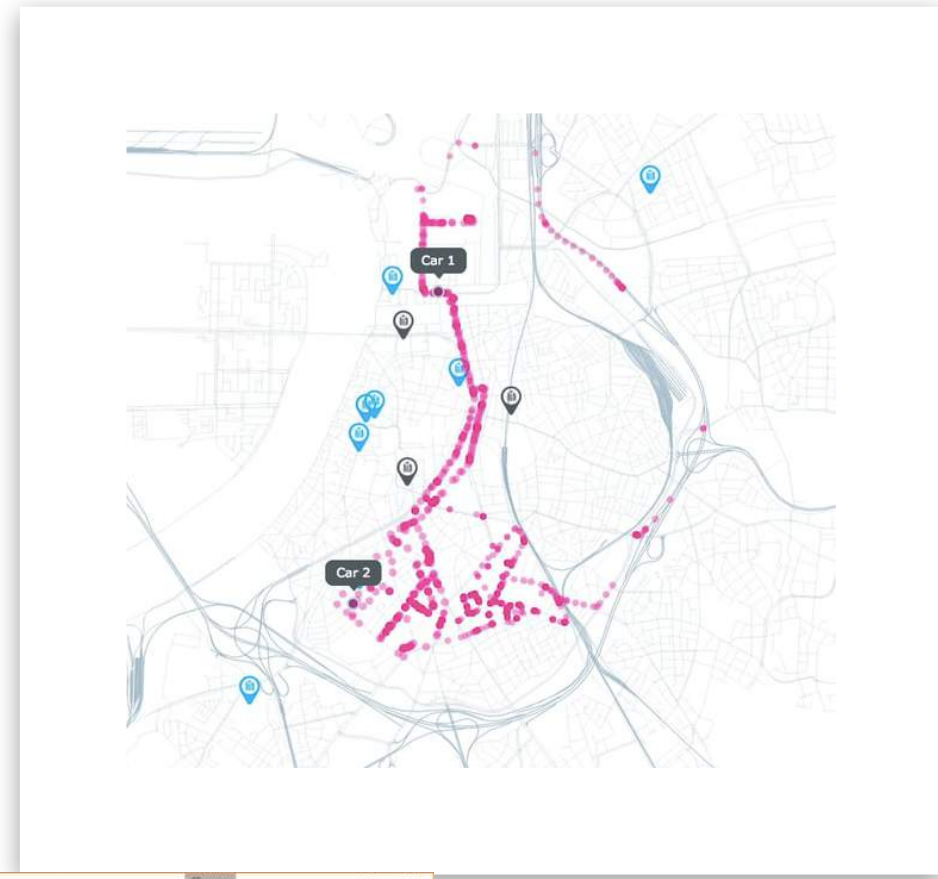

Benchmarked as the no. 4 accelerator worldwide,
amongst over 500 similar programs

**+ 20 M
EUR
revenue**

Average yearly growth of 75%

**+ 115
start-ups**

Flagship project City of Things

- IoT reference living lab and technology lab in Europe
- for international and local stakeholders
- to create, test and validate IoT services, applications and technologies
- in a large scale, real life and real time smart city environment

GATEWAYS

AIR QUALITY MONITORING

Car 2

5/12/2016, 7:52:01 AM

LAYERS

Users, applications & business

Data processing and analytics

Network