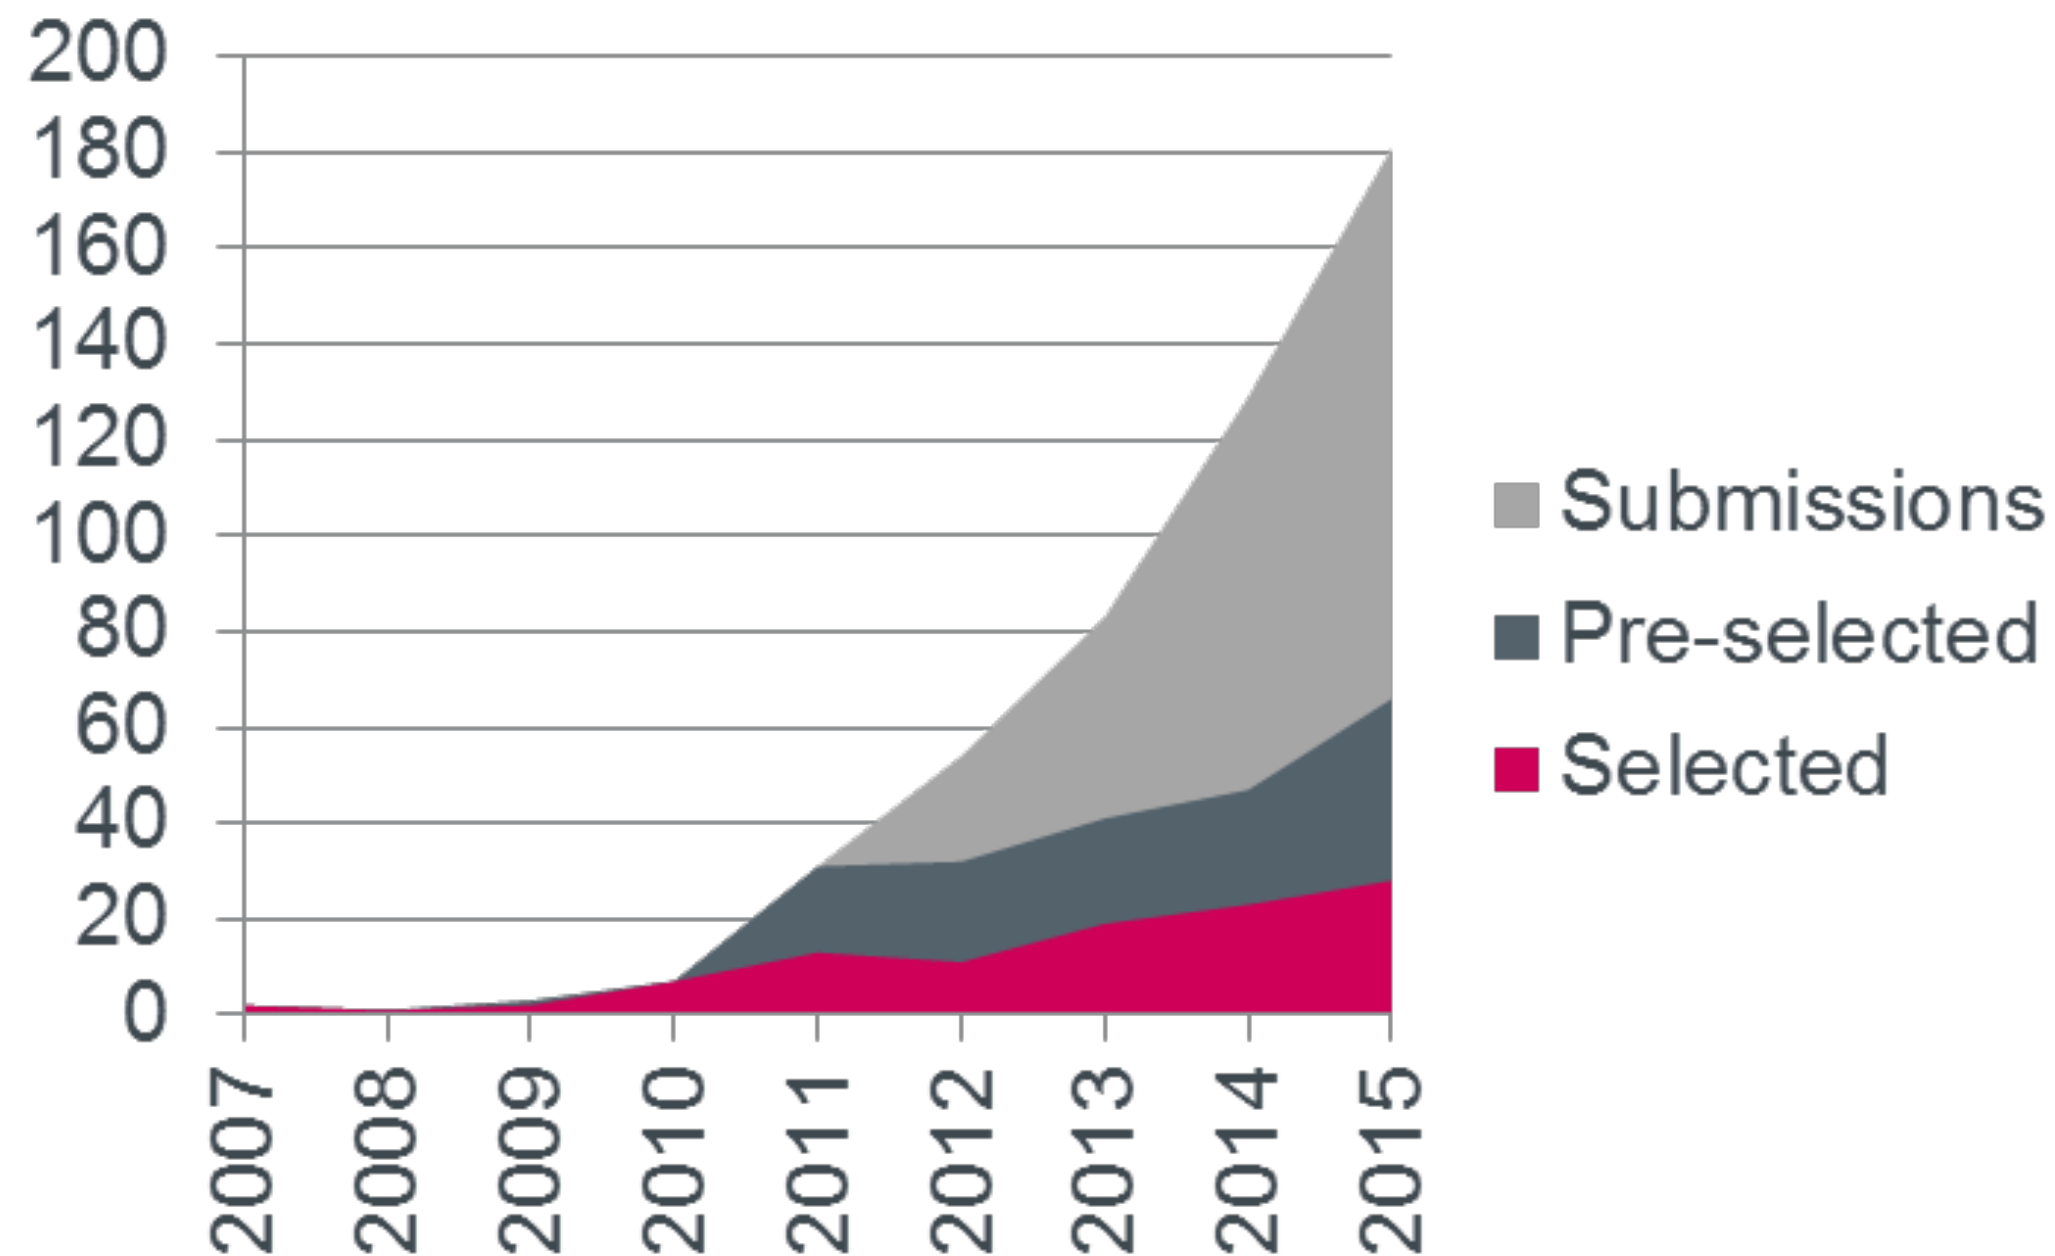

R&D COOPERATION WITH FLEMISH INDUSTRY

IMEC.ISTART
=
BUSINESS INCUBATION PROGRAM
FOR THE CREATION & SUPPORT
FOR TECHNOLOGY-BASED
SMALL & MEDIUM-SIZED ENTERPRISES

imec.istart

- the digital seed incubator for Flanders