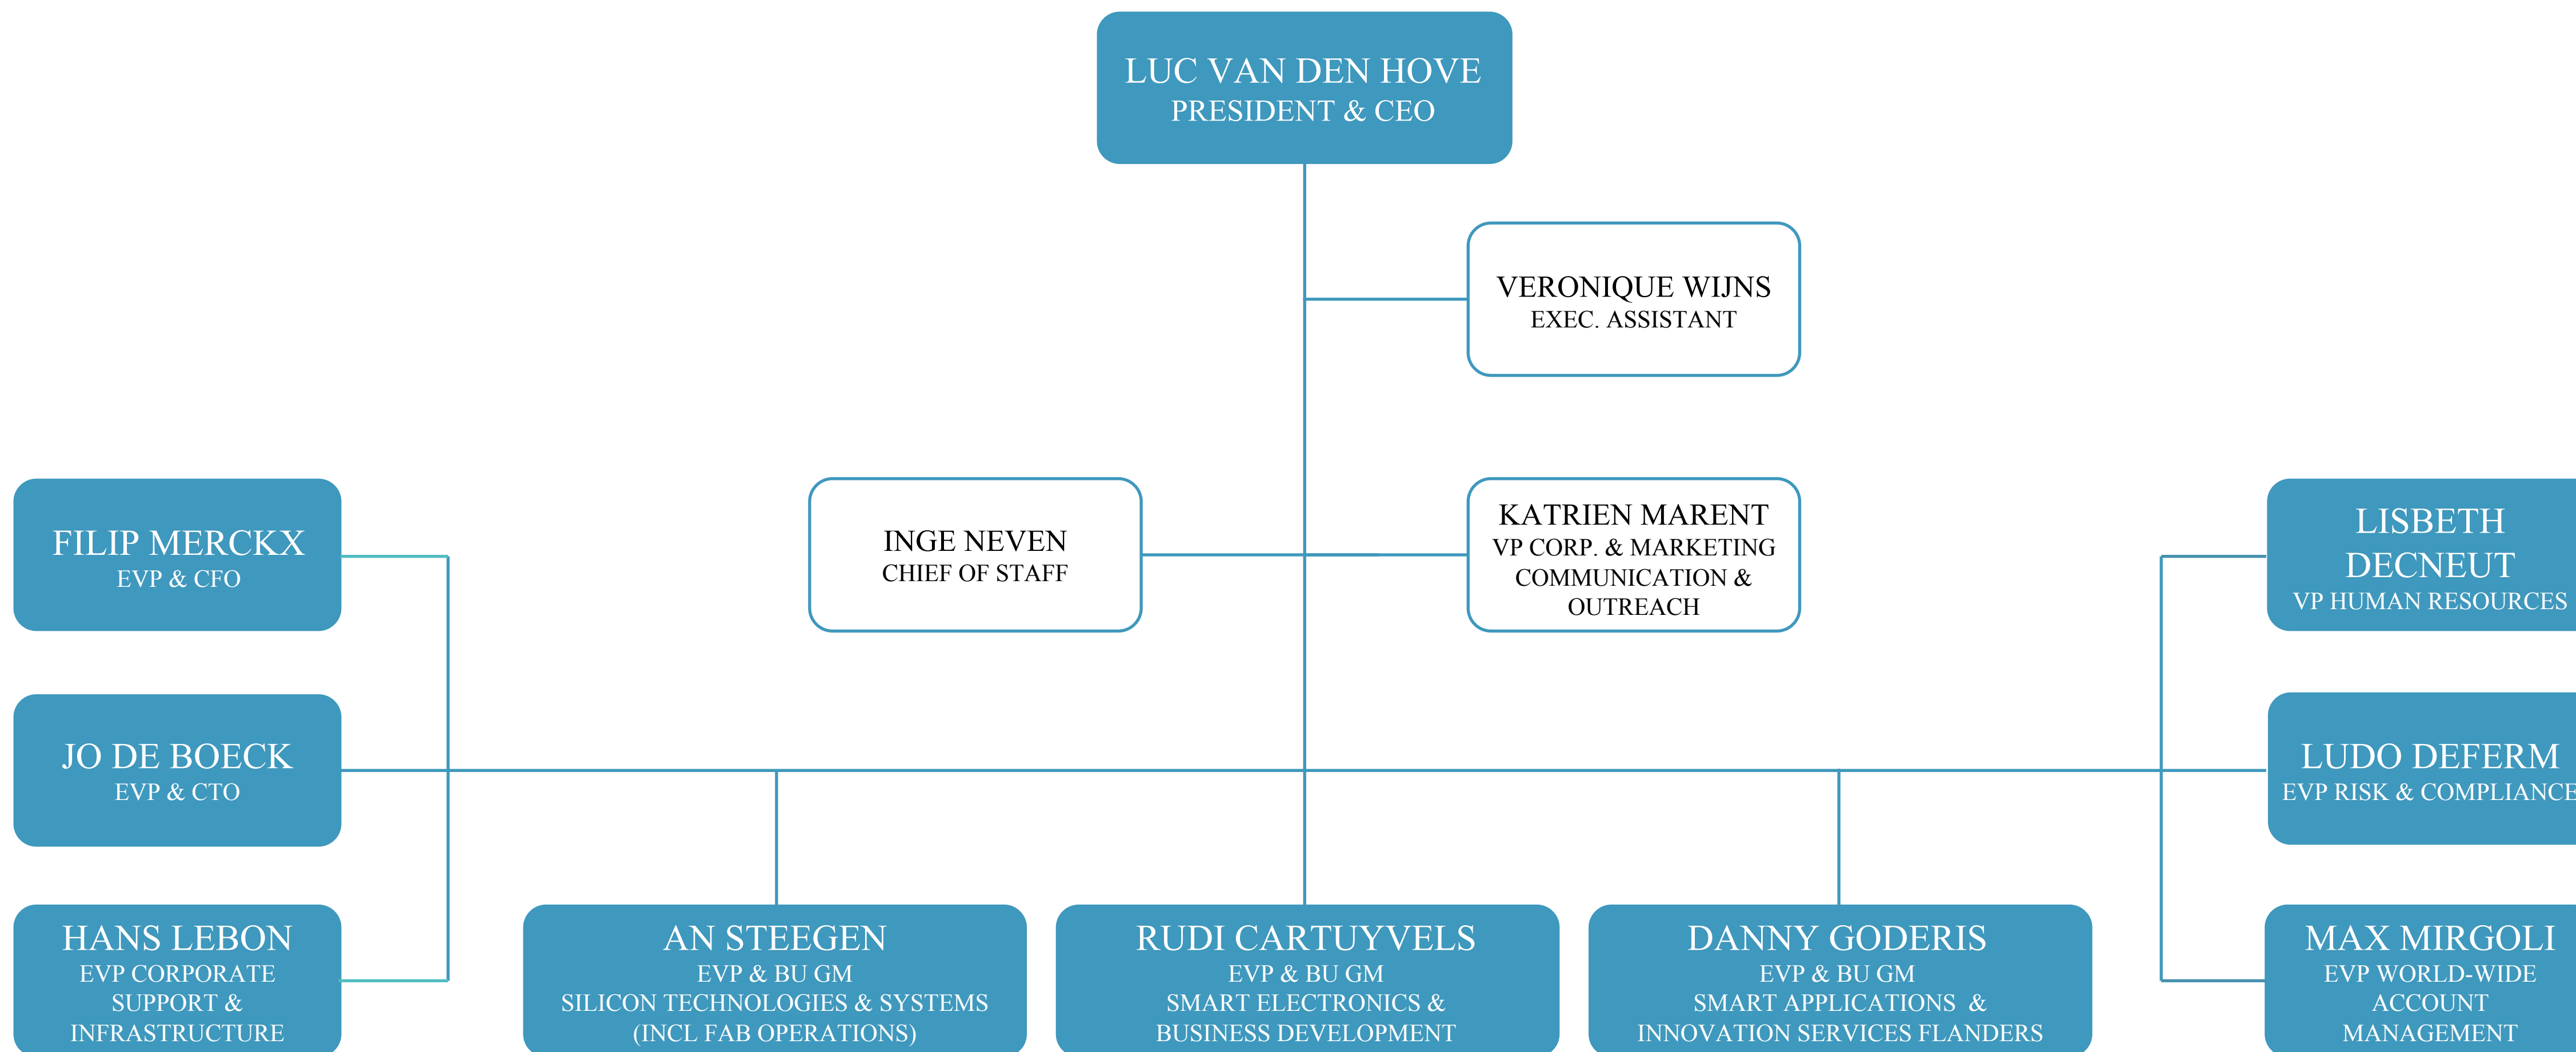

Benchmarked as the no. 4 accelerator worldwide,
amongst over 500 similar programs

**+ 20 M
EUR
revenue**

Average yearly growth of 75%

**+ 115
start-ups**

Flagship project City of Things

- IoT reference living lab and technology lab in Europe
- for international and local stakeholders
- to create, test and validate IoT services, applications and technologies
- in a large scale, real life and real time smart city environment

GATEWAYS

AIR QUALITY MONITORING

Car 2

5/12/2016, 7:52:01 AM

LAYERS

Users, applications & business

Data processing and analytics

Network

Hardware

 Privacy, security

Management interface

EXECUTIVE
BOARD

mtec

embracing a better life